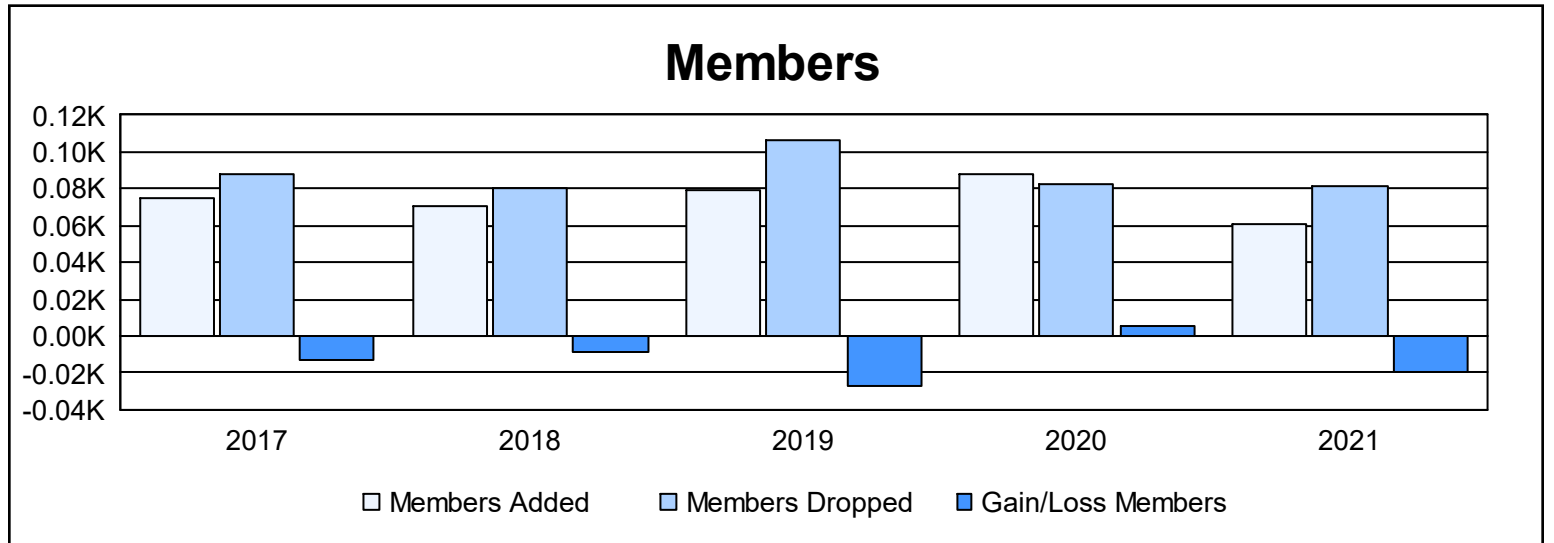

Year	New Clubs	Dropped Clubs	Gain/ Loss Clubs	New Members	Charter Members	Reinstate Members	Transfer Members	Total Member Added	Total Members Dropped	Gain/ Loss Members
2016-2017	0	0	0	73	0	1	1	75	88	-13
2017-2018	0	0	0	66	0	2	3	71	80	-9
2018-2019	0	1	-1	75	0	1	3	79	106	-27
2019-2020	1	0	1	57	24	0	7	88	83	5
2020-2021	0	1	-1	58	0	1	2	61	81	-20
<b>Average</b>	<b>0</b>	<b>0</b>	<b>0</b>	<b>66</b>	<b>5</b>	<b>1</b>	<b>3</b>	<b>75</b>	<b>88</b>	<b>-13</b>

### Membership Composition June 2021 Cumulative