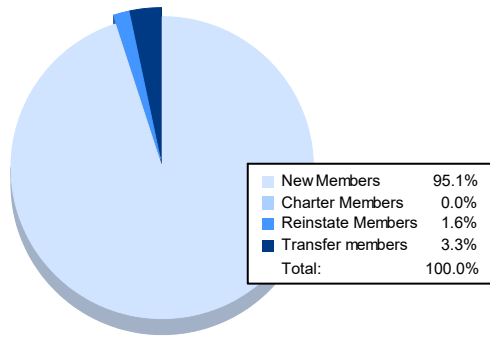

Year	New Clubs	Dropped Clubs	Gain/ Loss Clubs	New Members	Charter Members	Reinstate Members	Transfer Members	Total Member Added	Total Members Dropped	Gain/ Loss Members
2016-2017	0	0	0	73	0	1	1	75	88	-13
2017-2018	0	0	0	66	0	2	3	71	80	-9
2018-2019	0	1	-1	75	0	1	3	79	106	-27
2019-2020	1	0	1	57	24	0	7	88	83	5
2020-2021	0	1	-1	58	0	1	2	61	81	-20
<b>Average</b>	<b>0</b>	<b>0</b>	<b>0</b>	<b>66</b>	<b>5</b>	<b>1</b>	<b>3</b>	<b>75</b>	<b>88</b>	<b>-13</b>

### Membership Composition June 2021 Cumulative