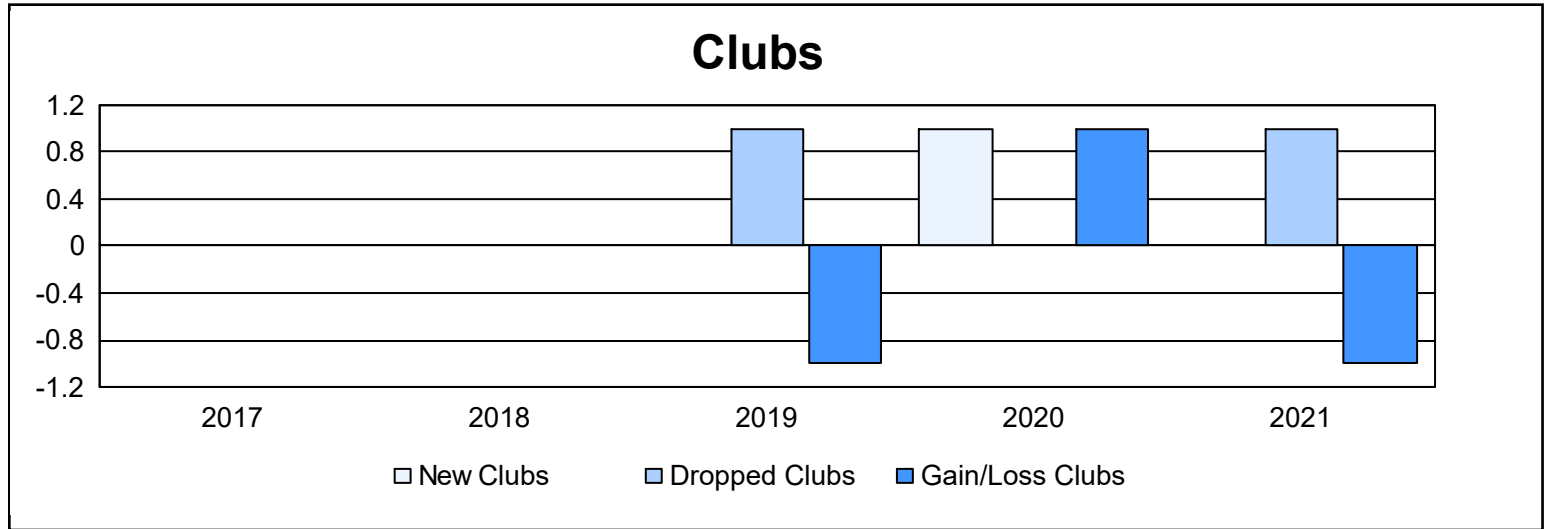

Year	New Clubs	Dropped Clubs	Gain/ Loss Clubs	New Members	Charter Members	Reinstate Members	Transfer Members	Total Member Added	Total Members Dropped	Gain/ Loss Members
2016-2017	0	0	0	73	0	1	1	75	88	-13
2017-2018	0	0	0	66	0	2	3	71	80	-9
2018-2019	0	1	-1	75	0	1	3	79	106	-27
2019-2020	1	0	1	57	24	0	7	88	83	5
2020-2021	0	1	-1	58	0	1	2	61	81	-20
<b>Average</b>	<b>0</b>	<b>0</b>	<b>0</b>	<b>66</b>	<b>5</b>	<b>1</b>	<b>3</b>	<b>75</b>	<b>88</b>	<b>-13</b>

### Membership Composition June 2021 Cumulative